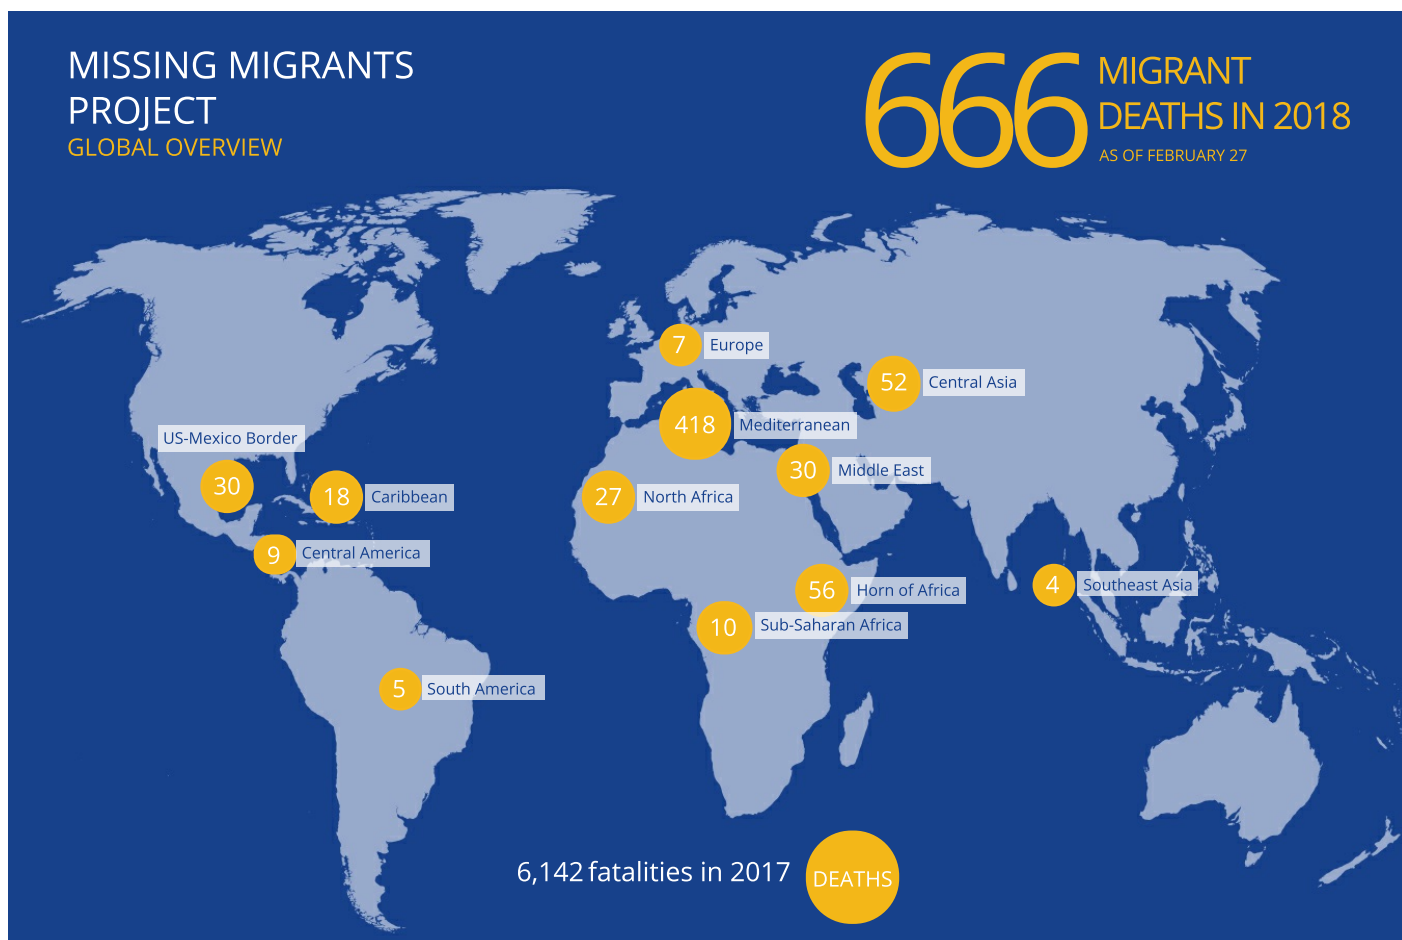

### MEDITERRANEAN FATALITIES BY MONTH

2015 2016 2017 2018

### MEDITERRANEAN ARRIVALS BY MONTH

2015 2016 2017 2018

5,247 migrants have arrived by sea to Italy this year.  
This 2-month total is the lowest IOM has reported since 2014.

Arrivals by sea in Italy					
January - February 2018/2017/2016/2015/2014					
<i>(source: Italian Ministry of Interior)</i>					
	2018	2017	2016	2015	2014
January	4,182	4,468	5,273	3,528	2,171
February	1,065	8,971	3,828	4,354	5,506

Data set are estimates from IOM, national authorities and media sources. The boundaries and names shown and the designations used on maps do not imply official endorsement or acceptance by IOM.

Missing Migrants Project is a joint initiative of IOM's [Global Migration Data Analysis Centre \(GMDAC\)](#) and Media and Communications Division (MCD)  
Back issues of the Mediterranean Update are available: <https://goo.gl/SXcyJt>