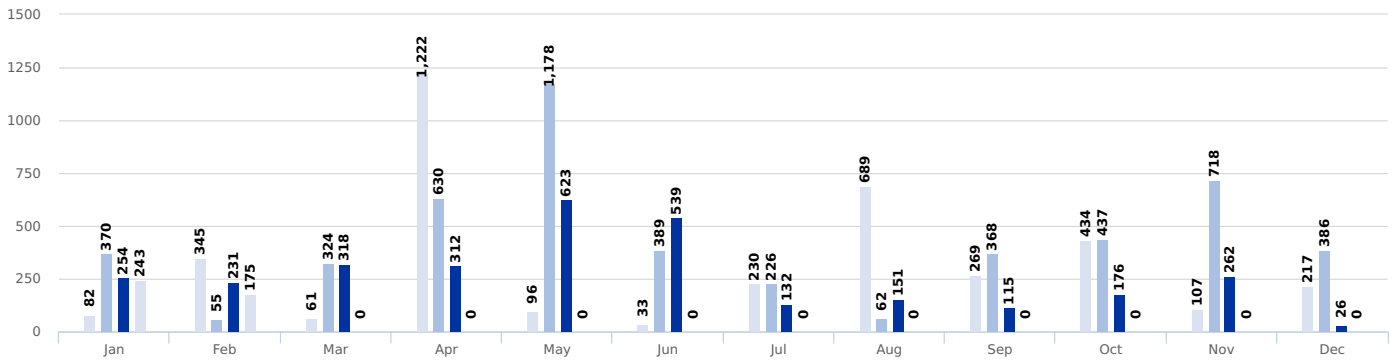

### MEDITERRANEAN FATALITIES BY MONTH

2015 2016 2017 2018

### MEDITERRANEAN ARRIVALS BY MONTH

2015 2016 2017 2018

5,247 migrants have arrived by sea to Italy this year.  
This 2-month total is the lowest IOM has reported since 2014.

Arrivals by sea in Italy					
January - February 2018/2017/2016/2015/2014					
<i>(source: Italian Ministry of Interior)</i>					
	2018	2017	2016	2015	2014
January	4,182	4,468	5,273	3,528	2,171
February	1,065	8,971	3,828	4,354	5,506