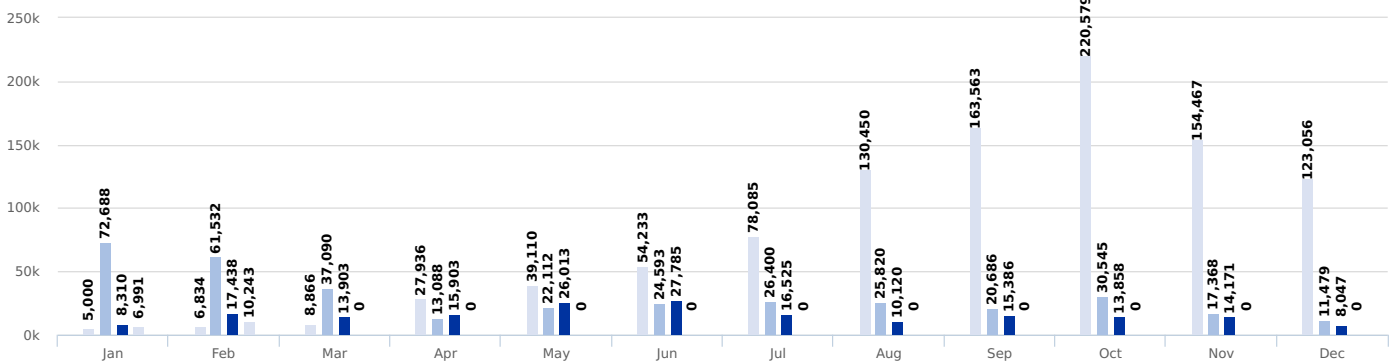

### MEDITERRANEAN FATALITIES BY MONTH

2015 2016 2017 2018

### MEDITERRANEAN ARRIVALS BY MONTH

2015 2016 2017 2018

5,247 migrants have arrived by sea to Italy this year.  
This 2-month total is the lowest IOM has reported since 2014.

Arrivals by sea in Italy					
January - February 2018/2017/2016/2015/2014					
<i>(source: Italian Ministry of Interior)</i>					
	2018	2017	2016	2015	2014
January	4,182	4,468	5,273	3,528	2,171
February	1,065	8,971	3,828	4,354	5,506

Data set are estimates from IOM, national authorities and media sources. The boundaries and names shown and the designations used on maps do not imply official endorsement or acceptance by IOM.

Missing Migrants Project is a joint initiative of IOM's [Global Migration Data Analysis Centre \(GMDAC\)](#) and Media and Communications Division (MCD)  
Back issues of the Mediterranean Update are available: <https://goo.gl/SXcyJt>